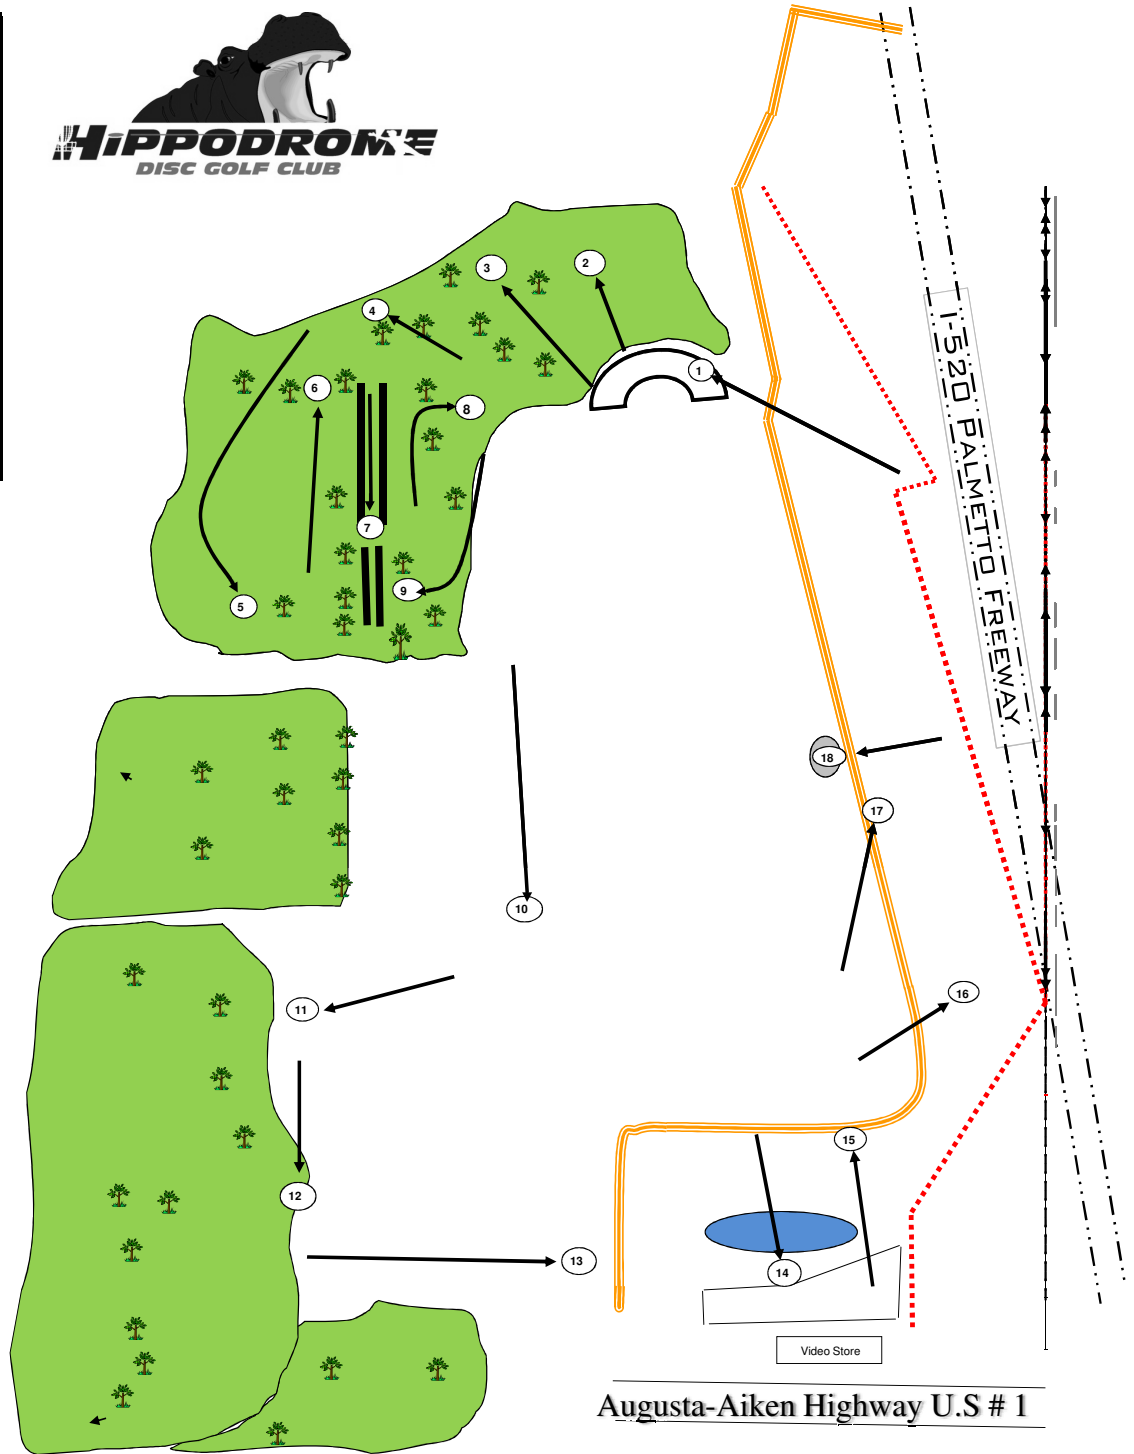

Rodeo Hills Course

Par	Feet	Name
3	375	Parkway
3	220	Big Bay Tree
3	330	Magnolia
3	310	Roosters Beak
3	360	Bone Yard
3	245	Side Track
3	255	Rail Road Line
3	240	High Annie
3	260	Hickory
3	402	Windard
3	220	Top O Dam
3	248	Upper Deck
3	315	Wertz Bench
3	340	Water Loo
3	270	Loo 2
3	285	Jacobs ladder
3	270	Lookaway
3	330	Eric's Mound
54	5275	

Augusta-Aiken Highway U.S # 1