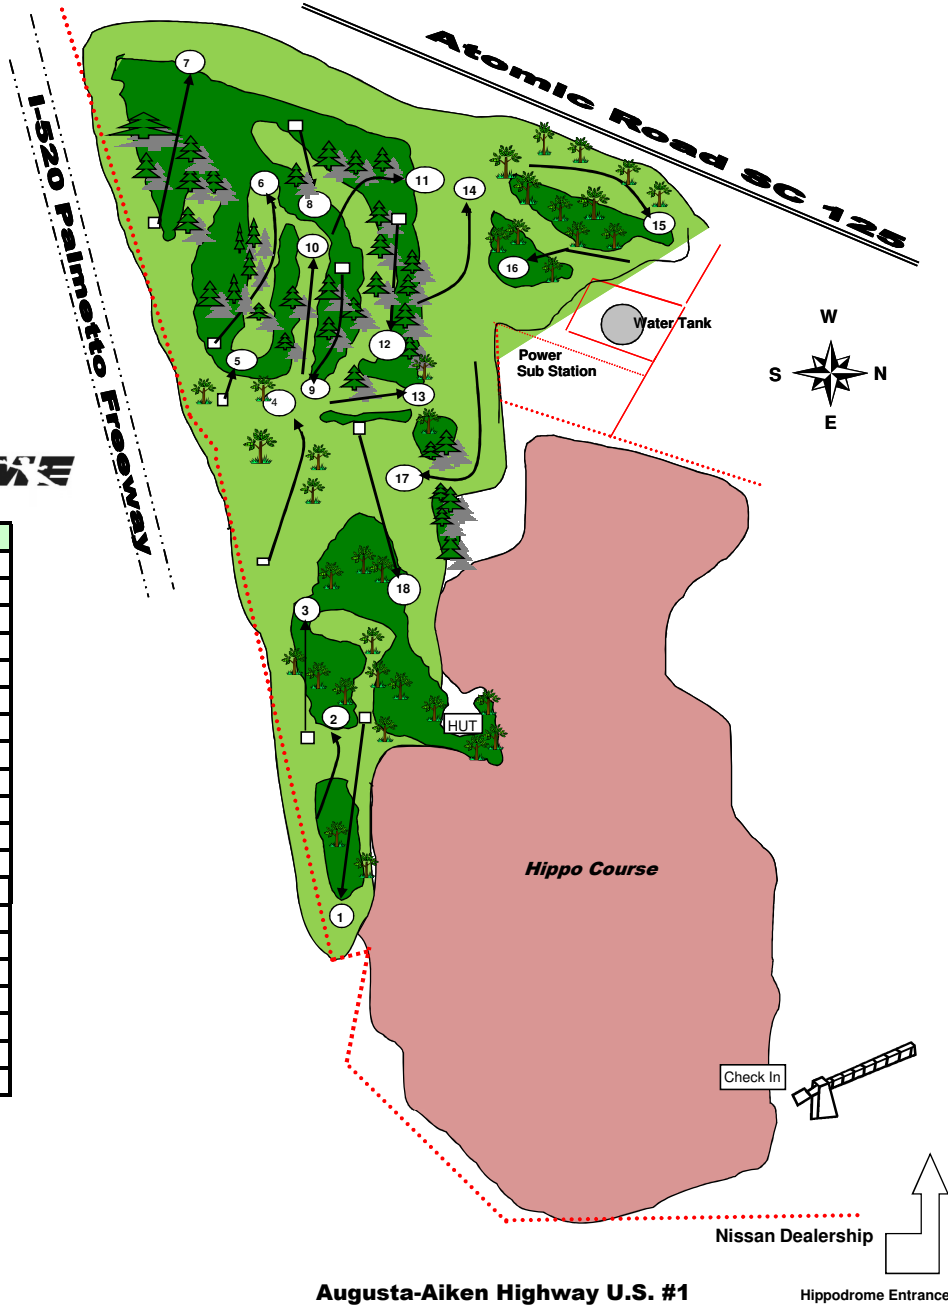

Pine Valley Hogback Course

Pine Valley Hogback Course		
Hole	Name	Feet
1	Lo Boy	295
2	Wash Pot	175
3	Steeple Chase	275
4	Todd's Tower	305
5	Shorty	88
6	Wish Bone	260
7	Dead End	214
8	Flyover	108
9	Cedar Lane	265
10	The Hog Back	270
11	Grotto	260
12	Pine View	335
13	Hackberry	155
14	Gobblers Knob	360
15	Atomic Road	255
16	Mimosa	275
17	Capt Hook	325
18	Saddle Sore	342
Par 54		4562

Augusta-Aiken Highway U.S. #1

Hippodrome Entrance

OB's on Hogback Course - play from point of exit, 1 stroke penalty.

Cyclone fence right of hole 1 and left of the following holes:

2, 3, 4, 5, 6, 7, 8

Any shots thrown past hay bales on 14 will be re-tee'd at drop zone, no penalty.

Water Tank fence on 16.

Power Station fence on 17.