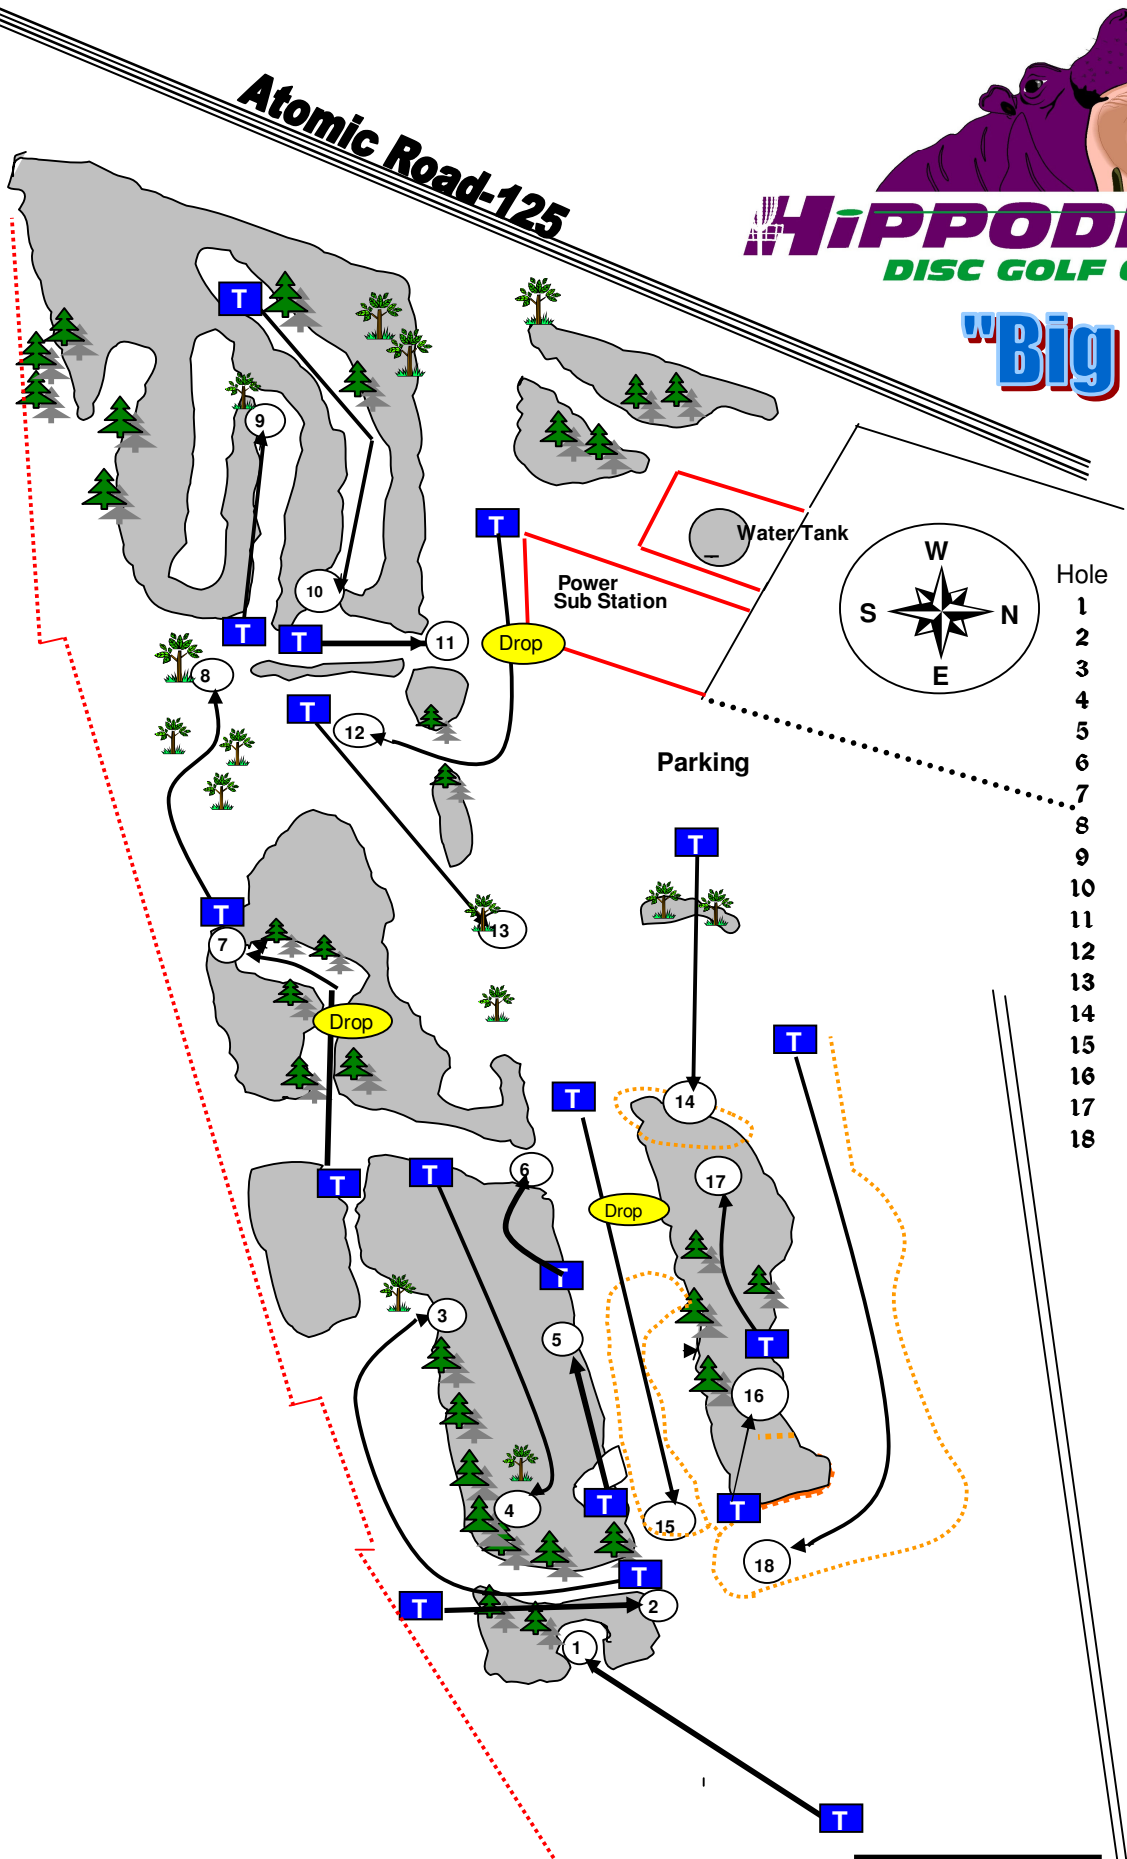

Atomic Road-125

HIPPODROME

DISC GOLF CLUB

"Big Blue"

Hole	Par	Yards	Hole Name
1	3	350	Pampas
2	3	255	Snake Oil -(Mando)
3	4	615	Meadowlark
4	4	442	Bent Cherry
5	3	280	Swing Low
6	3	204	Blue Berry
7	4	444	Zig Zag -(Mando)
8	3	325	Todd's Tower
9	3	270	the Hog Back
10	4	440	Pine Valley
11	3	185	Hackberry Cliff
12	3	450	Capt Hook -(Mando)
13	3	495	Bull Pen
14	3	303	Treasure Island
15	5	705	Twin Towers
16	3	255	Lovers Lane
17	3	182	Oak Alley
18	5	670	Dragon's Tail
62	<hr/>		
		7070	